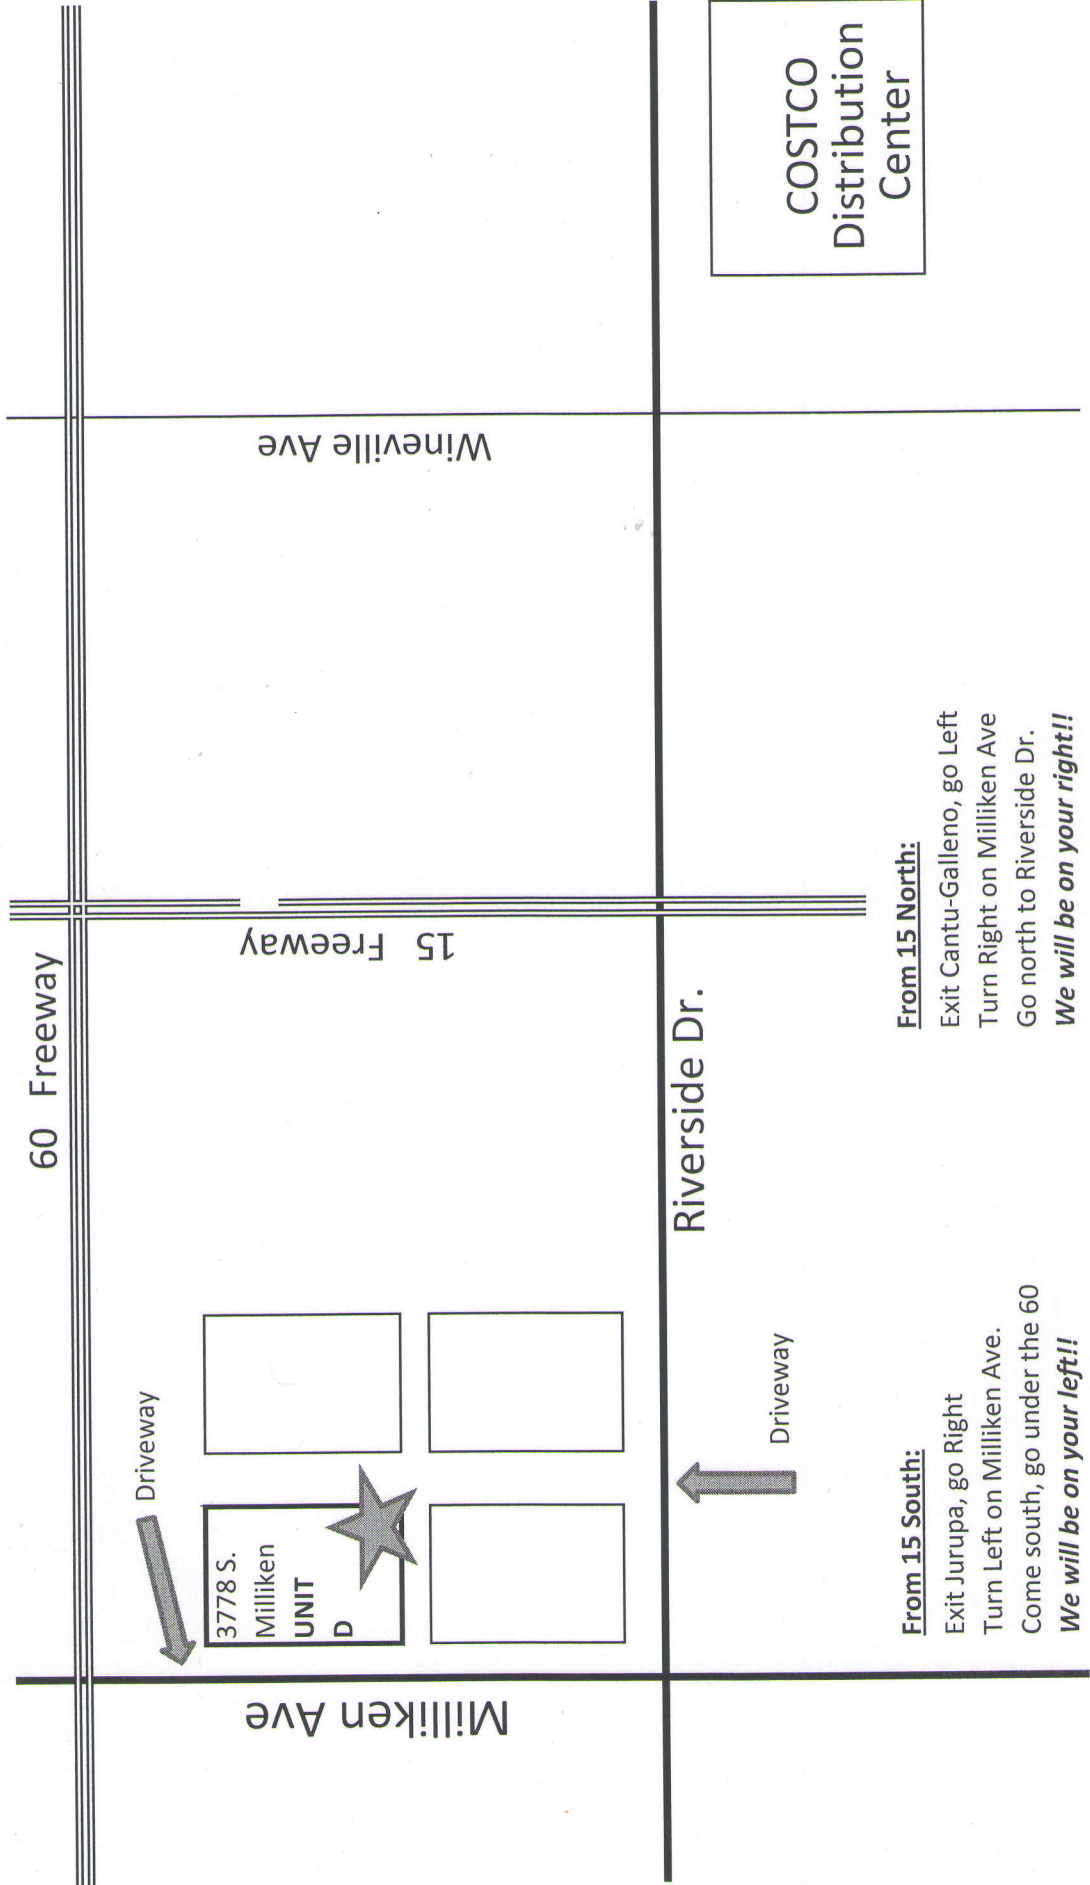

# AJM Delivery Service, Inc. MAP

TRUCKING, CROSS DOCK, WAREHOUSING, DISTRIBUTION

3778 S Milliken Ave, UNIT D. Mira Loma CA 91752

951-685-7886  
877-4 AJM DEL

**From 15 North:**  
Exit Cantu-Galleno, go Left  
Turn Right on Milliken Ave  
Go north to Riverside Dr.  
*We will be on your right!!*

**From 15 South:**  
Exit Jurupa, go Right  
Turn Left on Milliken Ave.  
Come south, go under the 60  
*We will be on your left!!*