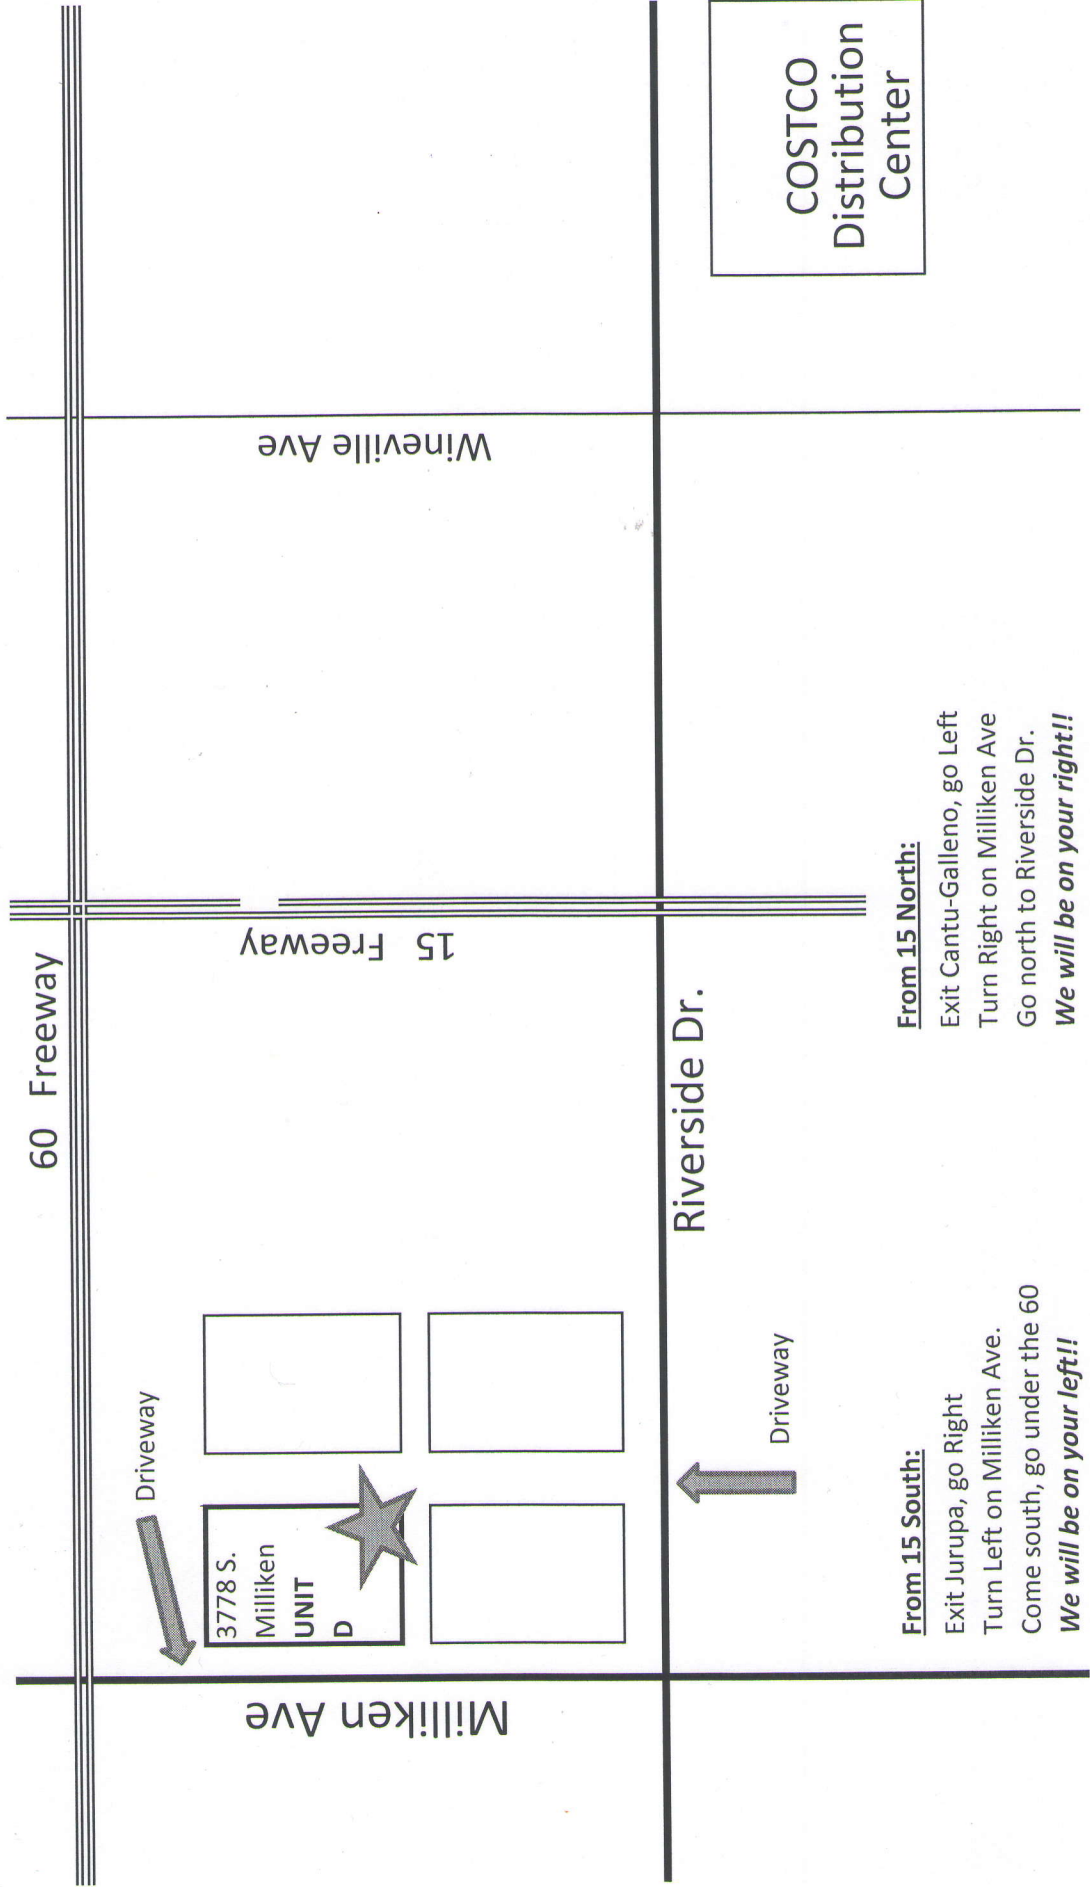

AJM Delivery Service, Inc. MAP

TRUCKING, CROSS DOCK, WAREHOUSING, DISTRIBUTION

3778 S Milliken Ave, UNIT D. Mira Loma CA 91752

951-685-7886
877-4 AJM DEL

From 15 North:
Exit Cantu-Galleno, go Left
Turn Right on Milliken Ave
Go north to Riverside Dr.
We will be on your right!!

From 15 South:
Exit Jurupa, go Right
Turn Left on Milliken Ave.
Come south, go under the 60
We will be on your left!!